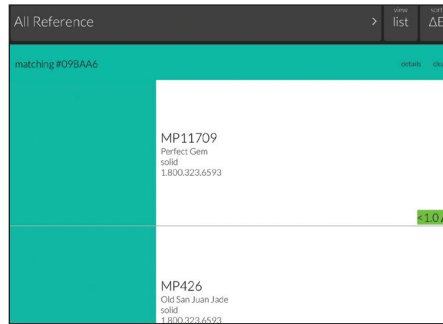

MATTHEWS PAINT

Finding a Matthews Color Formula is as easy as 1-2-3

Powered by **MeasureColor Mobile**

Matthews Paint - Color Formula					
MATTHEWS PAINT					
MP Number	Version	Color Name	Color System Number	Color System	PF
11709	2.0	WHITE			
Product Lines SOA (SOA GLOSS)					
Intermediate Code	Intermediate Description	Grams per Gallon	Accum	Grams per 3/4	
SOA202SP	WHITE	3372.0	3372.0		2
SOA921SP	GREEN	1029.3	4401.3		
SOA942SP	GREEN YELLOW	28.4	4429.7		
SOA923SP	BLACK	5.3	4435.0		
Total:		4435.0			3
Intermediate Code	Intermediate Description	Grams per Quart	Accum	Grams per 3/4	
SOA202SP	WHITE	843.0	843.0		
SOA921SP	GREEN	257.3	1100.3		
SOA942SP	GREEN YELLOW	7.1	1107.4		
SOA923SP	BLACK	1.3	1108.7		
Total:		1108.7			

1 Scan

The small Bluetooth® enabled scanning device accurately captures surface color.

2 Display

The device then synchs with the app on your smartphone or tablet to find the closest Matthews Paint color match.

3 Retrieve

Then simply tap the link in the app to go to the MPC Online Color Formula Retrieval to access the color formula.

Affordable

An annual subscription of \$23/month (\$31 Canada), billed annually, includes one *MeasureColor Mobile* scanning device and one user license with access to all features in the *MeasureColor Mobile* app.