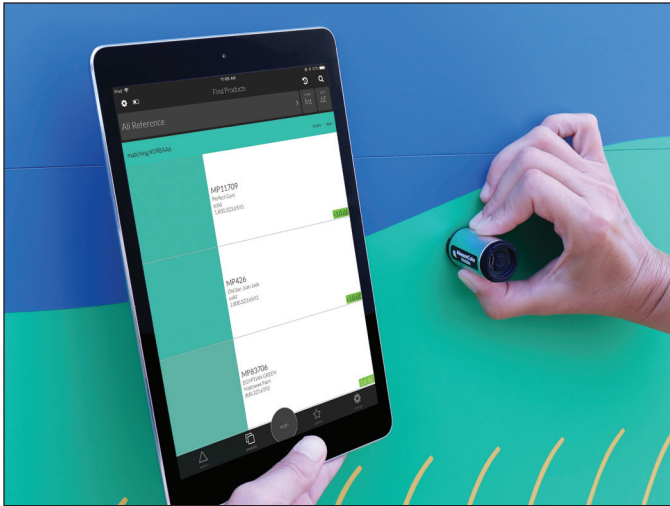

1 Scan

The small Bluetooth® enabled scanning device accurately captures surface color.

2 Display

The device then synchs with the app on your smartphone or tablet to find the closest Matthews Paint color match.

To order your subscription, go to MatthewsPaint.com/MeasureColor. Then install the *MeasureColor Mobile* app on your smartphone or tablet.

The Sign Industry's Most Convenient Color Scanning Tool

Save Time and Money